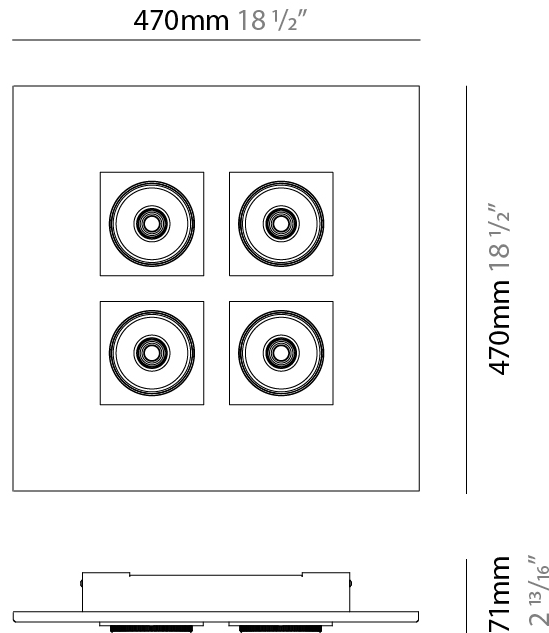

MARC SQUARE 4 SURFACE

D92123

base number

1. To build a product code in our configurator select the specify button on the base model # product page
2. To build a manual product code on this datasheet choose from the options listed below in blue font and add the suffix to the base model #

GENERAL

Series: Marc
Subseries: Marc Square 4
Brand: Milan
Division: Design
Mounting Type: Surface
Mounting Location: Ceiling
Subcategory: Downlight

PHYSICAL

Shape: Square
Length (mm): 470
Length (in): 18 1/2
Width (mm): 470
Width (in): 18 1/2
Height (mm): 71
Height (in): 2 13/16
Light Distribution: Adjustable / Direct
Weight (kg): 5.9
Weight (lbs): 12.999
Fixture Finish: WHI
Fixture Material: Aluminum

ELECTRICAL

Lamp Type: LED
Input Wattage (W): 40
Total Output Wattage (W): 37.2
Dimming: Non-Dimming / Phase Dimming (120vac Only)
Driver Included: Yes
Driver Location: Integrated
Driver Type: Constant Current - Universal
Driver Class: Class 2
Input Voltage (V): 120 - 277
Constant Current (MA): 350

LED

Number of LEDs: 4
Color Temperature (°K): 3000
Max. Delivered Lumen (lm): 4040
CRI: >80 CRI
Lamp Life (hrs): 50000

OPTICAL

Reflector: 50

RATINGS AND CERTIFICATIONS

Certified By: CSA Certified to UL and CSA Standards
IP rating: IP20

PROJECT	
TYPE	
SPECIFIER	
QUANTITY	
DATE