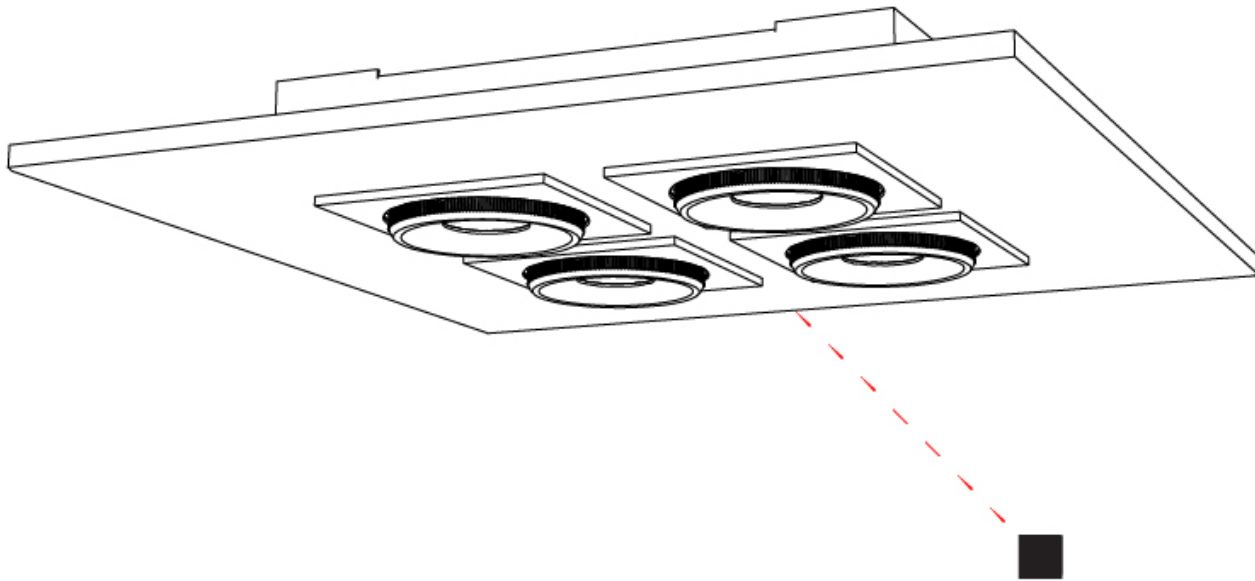

MARC SQUARE 4 SURFACE

D92123

PROJECT	_____
TYPE	_____
SPECIFIER	_____
QUANTITY	_____
DATE	_____

D